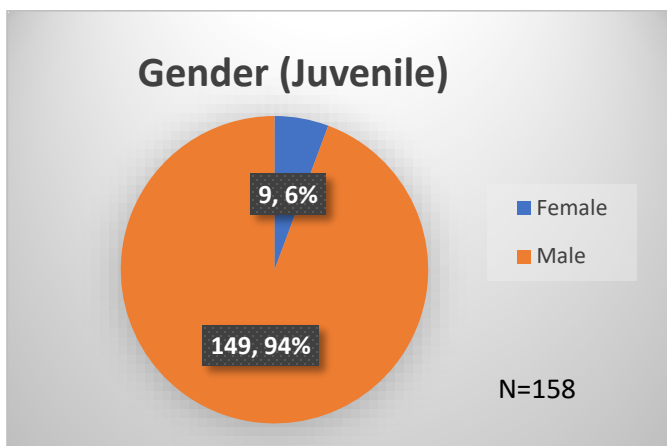

Daily Data Dashboard – November 3, 2023

Demographics for JTDC Population

Friday Morning Midnight Count

Total # of probation Involved youth¹: 1,313

¹ Probation Active: Any youth who is pending sentencing with an active social history, has been formally placed on probation or supervision with Cook County Juvenile Probation on the date of the report.