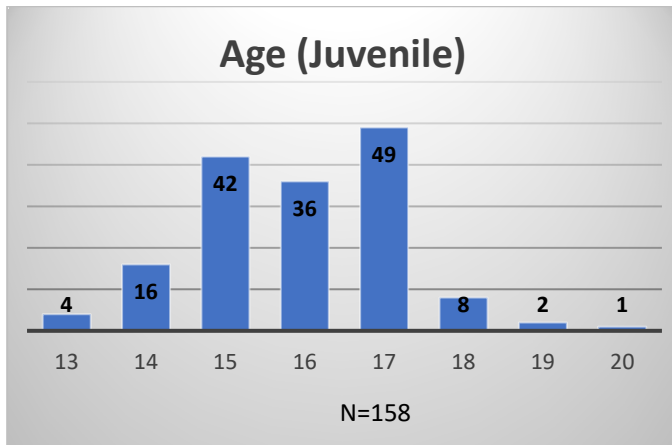

Daily Data Dashboard – November 3, 2023

Demographics for JTDC Population

Friday Morning Midnight Count

Total # of probation Involved youth¹: 1,313

¹ Probation Active: Any youth who is pending sentencing with an active social history, has been formally placed on probation or supervision with Cook County Juvenile Probation on the date of the report.

Daily Data Dashboard – November 3, 2023
Demographics for JTDC Population
Friday Morning Midnight Count