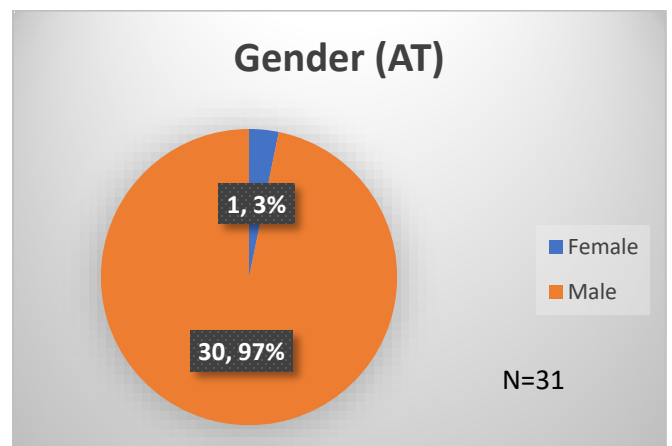

Daily Data Dashboard – November 3, 2023

Demographics for JTDC Population

Friday Morning Midnight Count

Total # of probation Involved youth¹: 1,313

¹ Probation Active: Any youth who is pending sentencing with an active social history, has been formally placed on probation or supervision with Cook County Juvenile Probation on the date of the report.