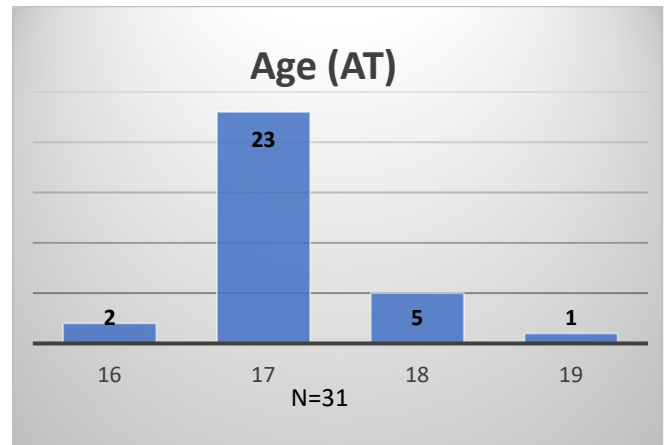

Daily Data Dashboard – November 3, 2023

Demographics for JTDC Population

Friday Morning Midnight Count

Total # of probation Involved youth¹: 1,313

¹ Probation Active: Any youth who is pending sentencing with an active social history, has been formally placed on probation or supervision with Cook County Juvenile Probation on the date of the report.