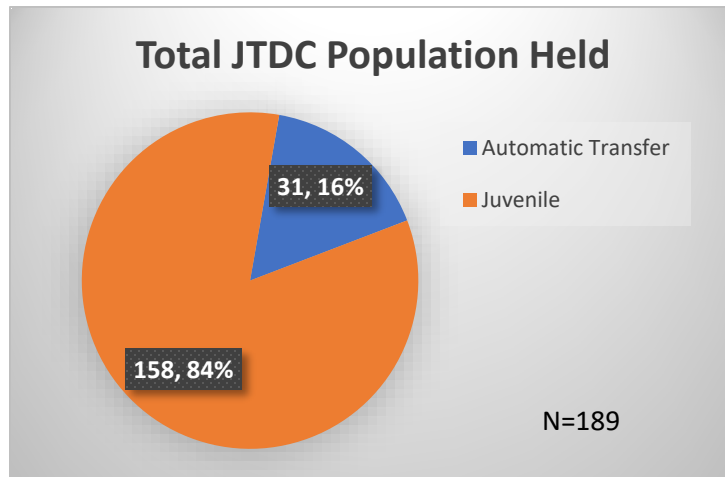

Daily Data Dashboard – November 3, 2023

Demographics for JTDC Population

Friday Morning Midnight Count

Total # of probation Involved youth¹: 1,313

¹ Probation Active: Any youth who is pending sentencing with an active social history, has been formally placed on probation or supervision with Cook County Juvenile Probation on the date of the report.